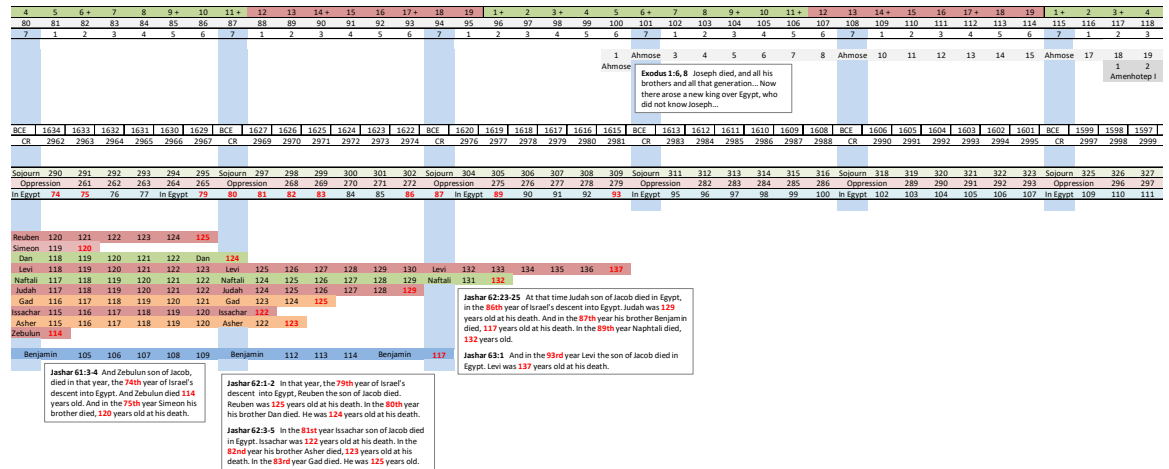

identify Hatshepsut as the “Pharaoh’s Daughter” who found Moses on the Nile and Amenhotep II as the Pharaoh of the Exodus.

Date	Pharaoh	Accession	Lunar Phase	Total Reign Length
1615 BCE	Ahmoose	I Shemu 4 Hypothetical	Full Moon Day	25 Years
1598 BCE	Amenhotep I Co-regent	III Shemu 9	New Moon Day	8 Years
1590 BCE	Amenhotep I Pharaoh	III Shemu 9-13	<i>pśdntyw</i>	24 Years
1574 BCE	Thutmose I	III Peret 21	1st Quarter Moon	13 Years
1562 BCE	Thutmose II	II Akhet 8	Full Moon Day	6 Years
1556 BCE	Thutmose III Hatshepsut Regent	I Shemu 4	Mid-phase Waxing 1st Quarter	5 Years
1552 BCE	Hatshepsut Pharaoh	1 Akhet 1	Solstice/Conjunction New Year’s Day	17 Years
1535 BCE	Thutmose III Pharaoh	II Peret 10	Mid-phase Waning Full Moon	32 Years
1504 BCE	Amenhotep II Co-regent	IV Akhet 1 Hypothetical	4th Quarter Moon	1 Year
1503 BCE	Amenhotep II Pharaoh	IV Akhet 1	New Moon Day	30 Years
1473 BCE	Thutmose IV Pharaoh	II Akhet 30	New Moon Day	10 Years
1463 BCE	Amenhotep III	III Shemu 1	Full Moon Day	37 Years
1426 BCE	Akhenaten	I Peret 3 (5/1-5/8)	Full Moon Day	18 Years